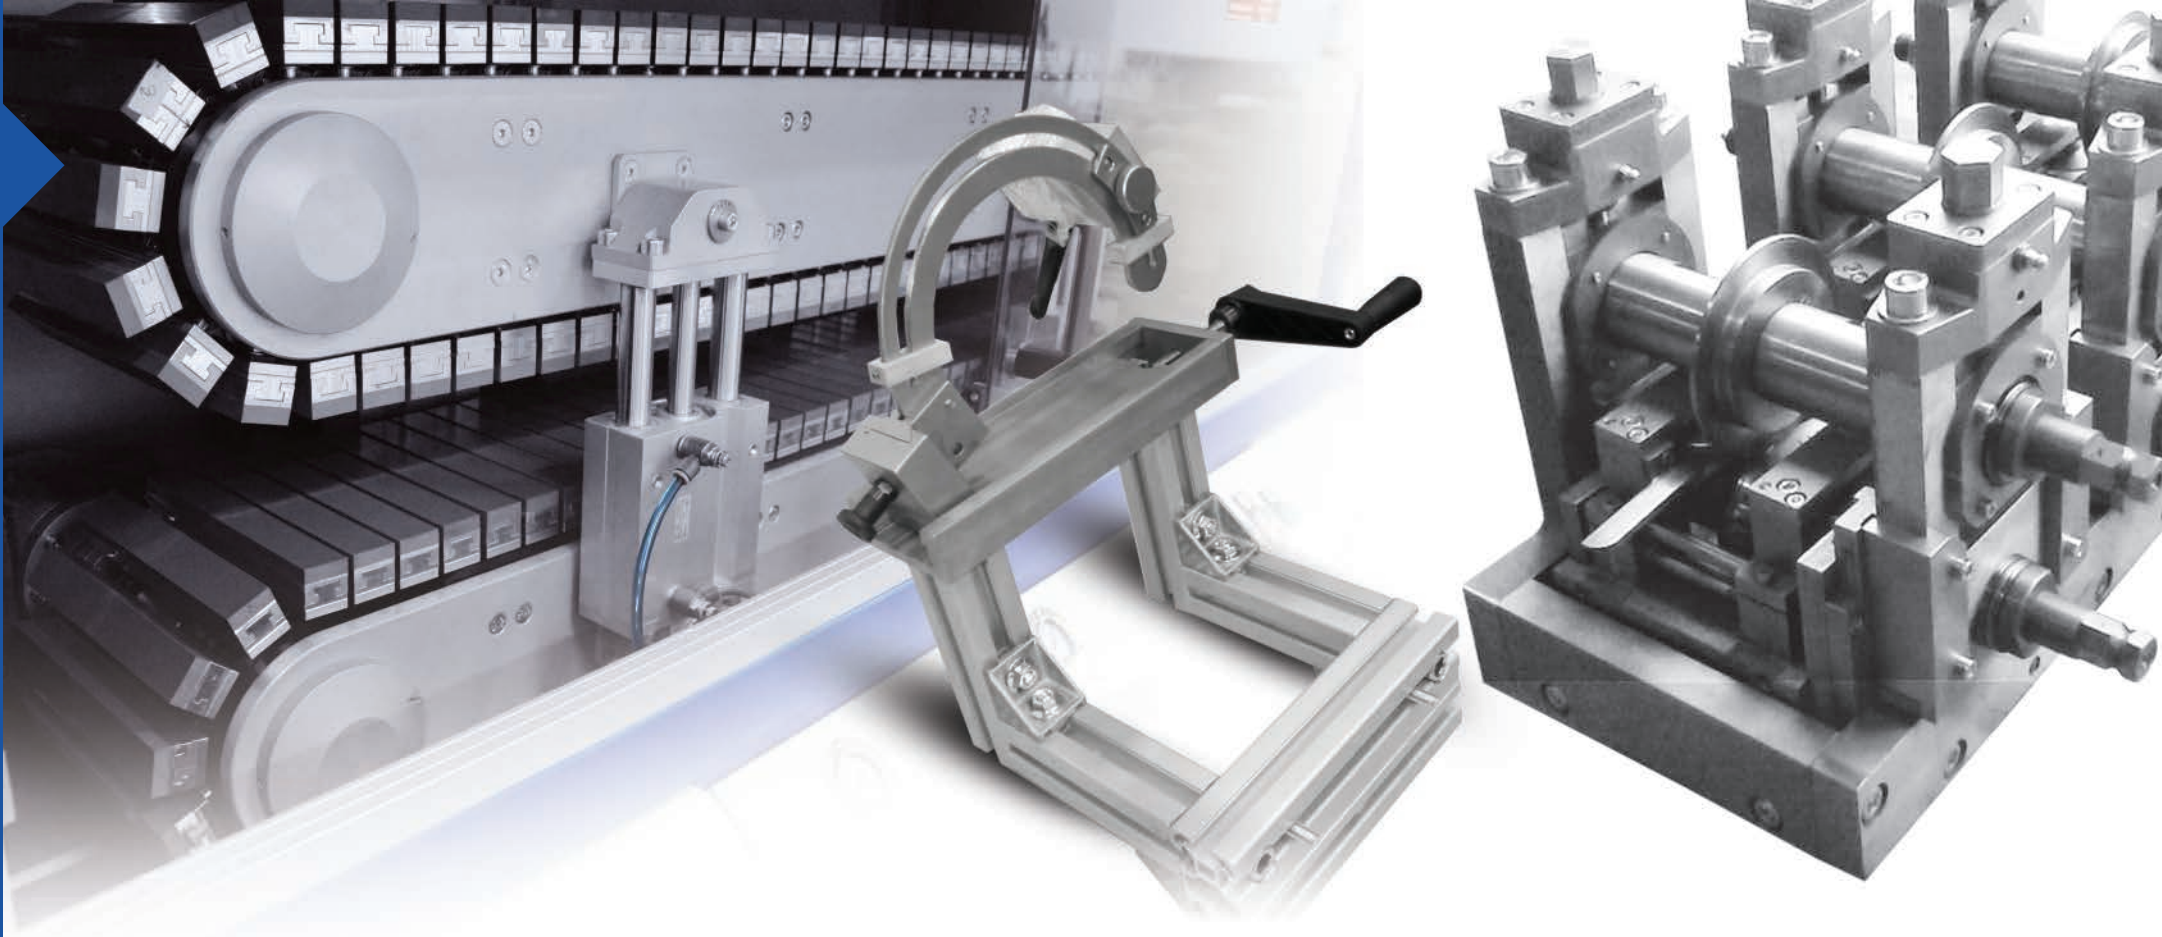

NARZĘDZIA DO WYTŁACZANIA

Extrusion tools

NARZĘDZIA DO TERMOFORMOWANIA

Thermoforming tools

NARZĘDZIA SPECJALNE

Extra tools

Posiadamy wieloletnie doświadczenie w produkcji narzędzi i urządzeń.

We have long standing experience in production of tools and devices

FACTORY OF MECHANICAL ENGINEERING AND STEERING SYSTEM

43-330 Stara Wieś

ul. Działkowa 7

tel. +48 (33) 845 91 40

BUDOWAMASZYN.IG.PL